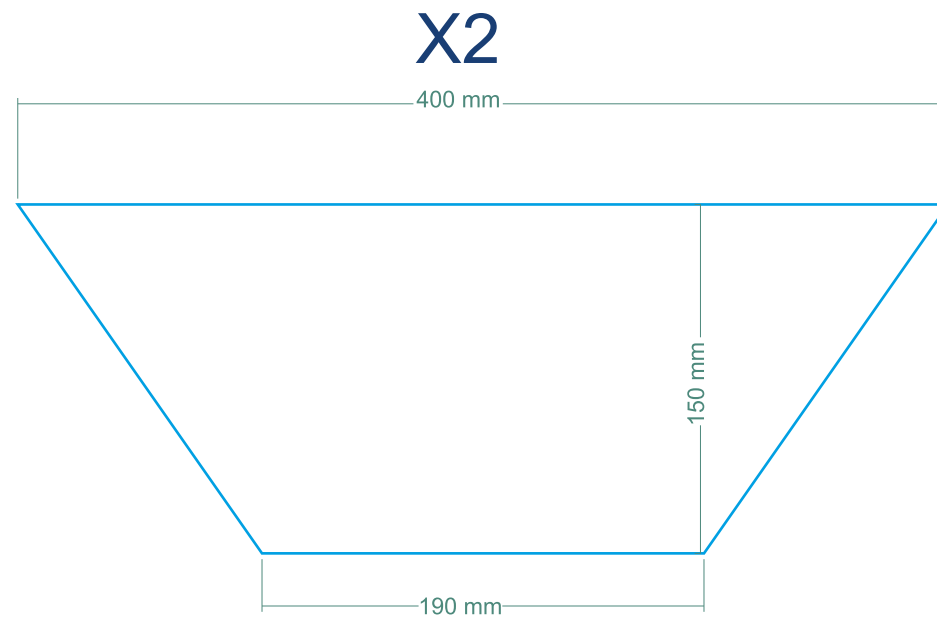

Birdhouse

Minimum plate size
1250X500X3 mm

Required tools:
Trimmer Router
Jigsaw / Circular saw
Super glue
Drilling

..... = Trimmer Router

— = Jigsaw / Circular saw

○ = Drilling

Dog Bowl

Minimum plate size
1000X500X5 mm

Required tools:
Trimmer Router
Jigsaw / Circular saw
Super glue

..... = Trimmer Router

— = Jigsaw / Circular saw

Doll House

Minimum plate size
1250X500X5 mm

Required tools:
Trimmer Router
Jigsaw / Circular saw
Super glue

..... = Trimmer Router

— = Jigsaw / Circular saw

Hanging Pot

Minimum plate size
1000X500X3 mm

Required tools:
Trimmer Router
Jigsaw / Circular saw
Super glue

..... = Trimmer Router

— = Jigsaw / Circular saw