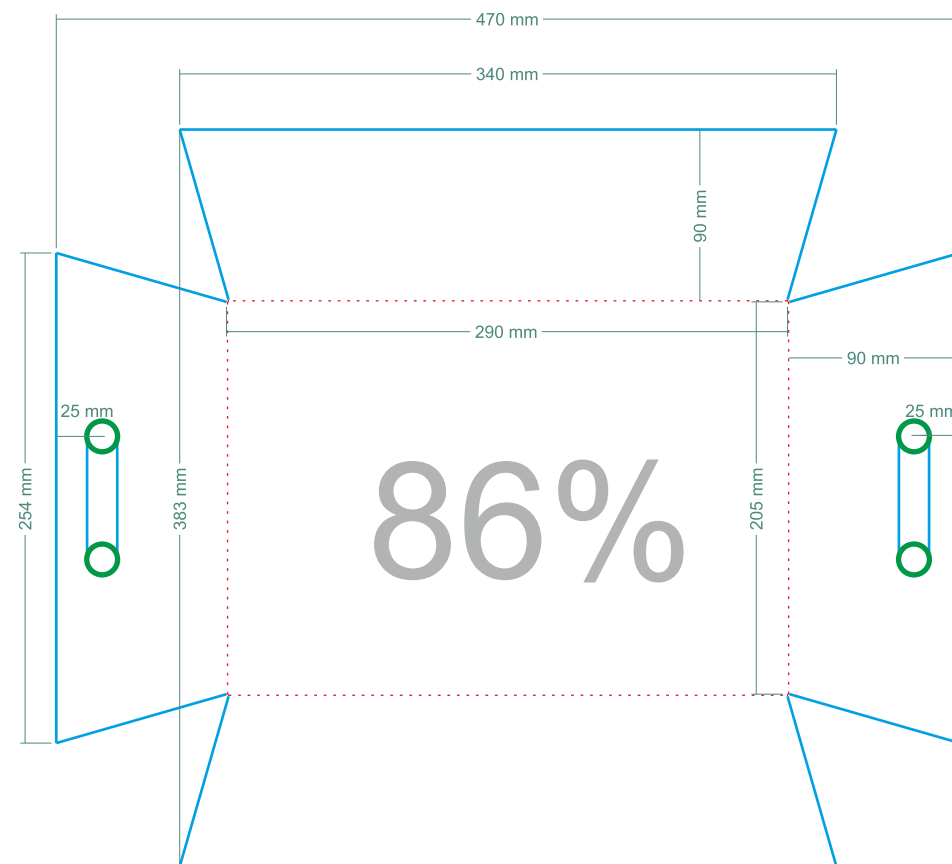

..... = Trimmer Router

— = Jigsaw / Circular saw

Hanging Pot

Minimum plate size
1000X500X3 mm

Required tools:
Trimmer Router
Jigsaw / Circular saw
Super glue

..... = Trimmer Router

— = Jigsaw / Circular saw

Set of Pallets

Minimum plate size
1250X500X3 mm
1000X500X3 mm

Required tools:
Trimmer Router
Jigsaw / Circular saw
Super glue
Drilling

..... = Trimmer Router

— = Jigsaw / Circular saw

○ = Drilling

Smartphone Holder

Minimum plate size
250X500X3 mm

Required tools:
Trimmer Router
Jigsaw / Circular saw
Super glue
Drilling

..... = Trimmer Router

— = Jigsaw / Circular saw

○ = Drilling