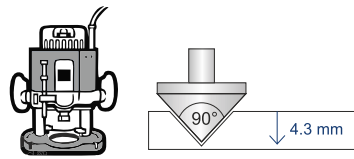

Birdhouse

Minimum plate size
1250X500X3 mm

Required tools:
Trimmer Router
Jigsaw / Circular saw
Super glue
Drilling

..... = Trimmer Router

— = Jigsaw / Circular saw

○ = Drilling

Dog Bowl

Minimum plate size
1000X500X5 mm

Required tools:
Trimmer Router
Jigsaw / Circular saw
Super glue

..... = Trimmer Router

— = Jigsaw / Circular saw

Doll House

Minimum plate size
1250X500X5 mm

Required tools:
Trimmer Router
Jigsaw / Circular saw
Super glue

..... = Trimmer Router

— = Jigsaw / Circular saw

Hanging Pot

Minimum plate size
1000X500X3 mm

Required tools:
Trimmer Router
Jigsaw / Circular saw
Super glue

..... = Trimmer Router

— = Jigsaw / Circular saw