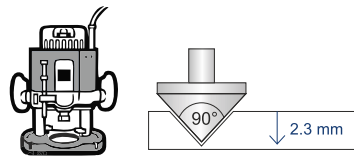

Required tools:
Trimmer Router
Jigsaw / Circular saw
Super glue

..... = Trimmer Router

— = Jigsaw / Circular saw

Doll House

Minimum plate size
1250X500X5 mm

Required tools:
Trimmer Router
Jigsaw / Circular saw
Super glue

..... = Trimmer Router

— = Jigsaw / Circular saw

Hanging Pot

Minimum plate size
1000X500X3 mm

Required tools:
Trimmer Router
Jigsaw / Circular saw
Super glue

..... = Trimmer Router

— = Jigsaw / Circular saw

Set of Pallets

Minimum plate size
1250X500X3 mm
1000X500X3 mm

Required tools:
Trimmer Router
Jigsaw / Circular saw
Super glue
Drilling

..... = Trimmer Router

— = Jigsaw / Circular saw

○ = Drilling

Smartphone Holder