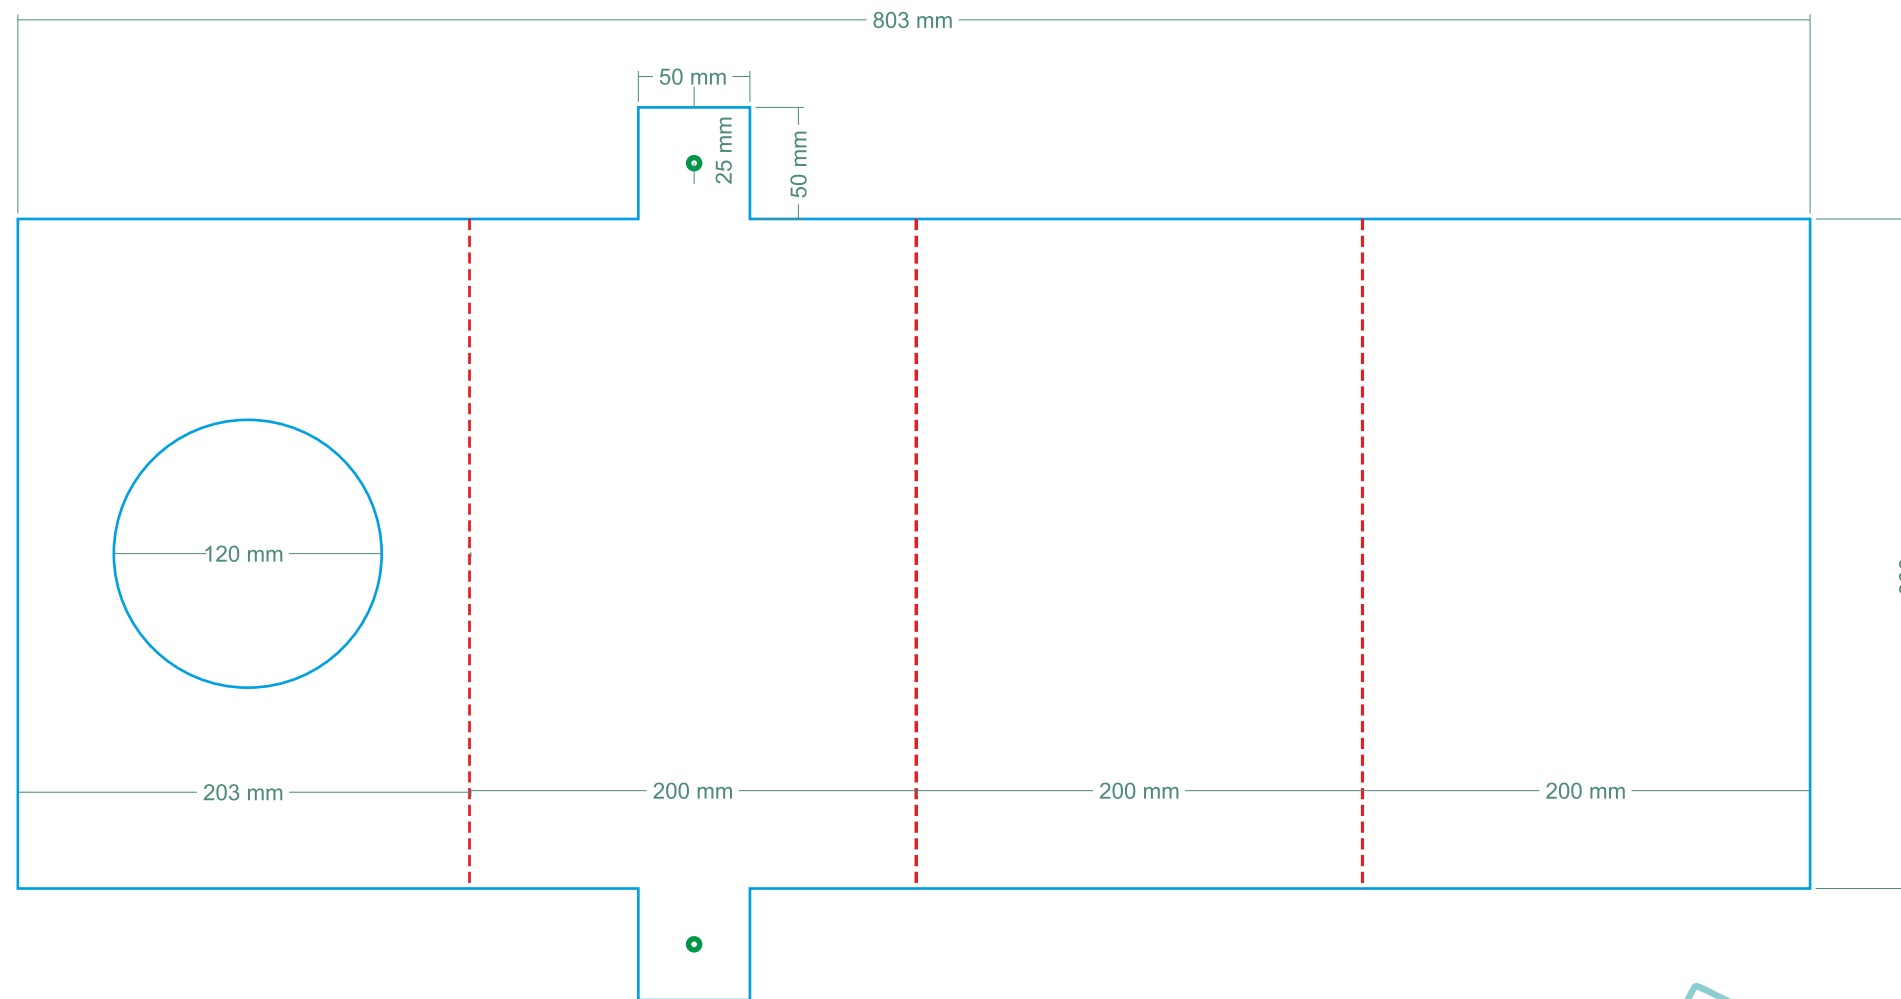

Birdhouse

Minimum plate size
1250X500X3 mm

Required tools:
Trimmer Router
Jigsaw / Circular saw
Super glue
Drilling

..... = Trimmer Router

— = Jigsaw / Circular saw

○ = Drilling

Dog Bowl

Minimum plate size
1000X500X5 mm

Required tools:
Trimmer Router
Jigsaw / Circular saw
Super glue

..... = Trimmer Router

— = Jigsaw / Circular saw

Doll House

Minimum plate size
1250X500X5 mm

Required tools:
Trimmer Router
Jigsaw / Circular saw
Super glue

..... = Trimmer Router

— = Jigsaw / Circular saw

Hanging Pot

Minimum plate size
1000X500X3 mm

Required tools:
Trimmer Router
Jigsaw / Circular saw
Super glue

..... = Trimmer Router

— = Jigsaw / Circular saw

Set of Pallets

Minimum plate size
1250X500X3 mm
1000X500X3 mm

Required tools:
Trimmer Router
Jigsaw / Circular saw
Super glue
Drilling

..... = Trimmer Router

— = Jigsaw / Circular saw

○ = Drilling

Smartphone Holder