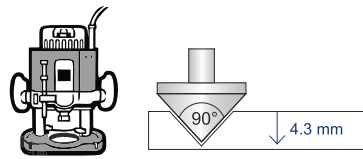

Birdhouse

Minimum plate size
1250X500X3 mm

Required tools:
Trimmer Router
Jigsaw / Circular saw
Super glue
Drilling

..... = Trimmer Router

— = Jigsaw / Circular saw

○ = Drilling

Dog Bowl

Minimum plate size
1000X500X5 mm

Required tools:
Trimmer Router
Jigsaw / Circular saw
Super glue

..... = Trimmer Router

— = Jigsaw / Circular saw

Doll House

Minimum plate size
1250X500X5 mm

Required tools:
Trimmer Router
Jigsaw / Circular saw
Super glue

..... = Trimmer Router

— = Jigsaw / Circular saw

Hanging Pot

Minimum plate size
1000X500X3 mm

Required tools:
Trimmer Router
Jigsaw / Circular saw
Super glue

..... = Trimmer Router

— = Jigsaw / Circular saw