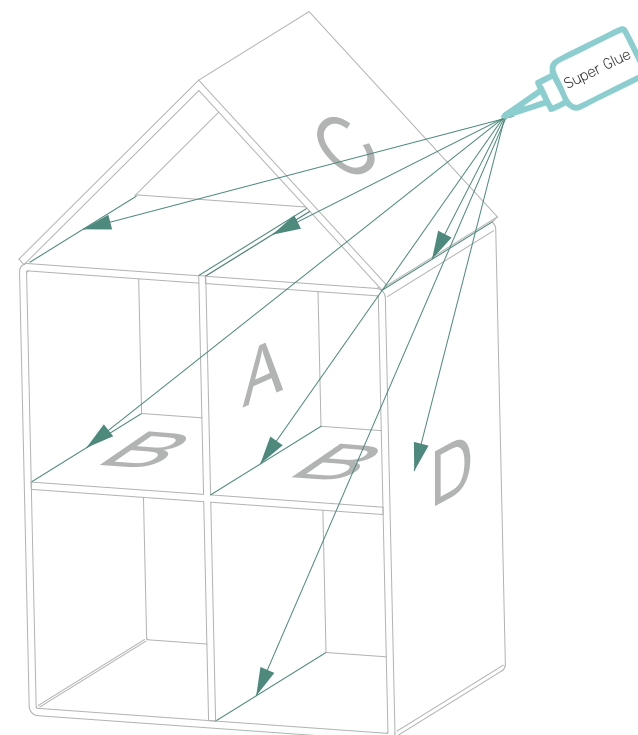

Required tools:
Trimmer Router
Jigsaw / Circular saw
Super glue

..... = Trimmer Router

— = Jigsaw / Circular saw

Doll House

Minimum plate size
1250X500X5 mm

Required tools:
Trimmer Router
Jigsaw / Circular saw
Super glue

..... = Trimmer Router

— = Jigsaw / Circular saw

Hanging Pot

Minimum plate size
1000X500X3 mm

Required tools:
Trimmer Router
Jigsaw / Circular saw
Super glue

..... = Trimmer Router

— = Jigsaw / Circular saw