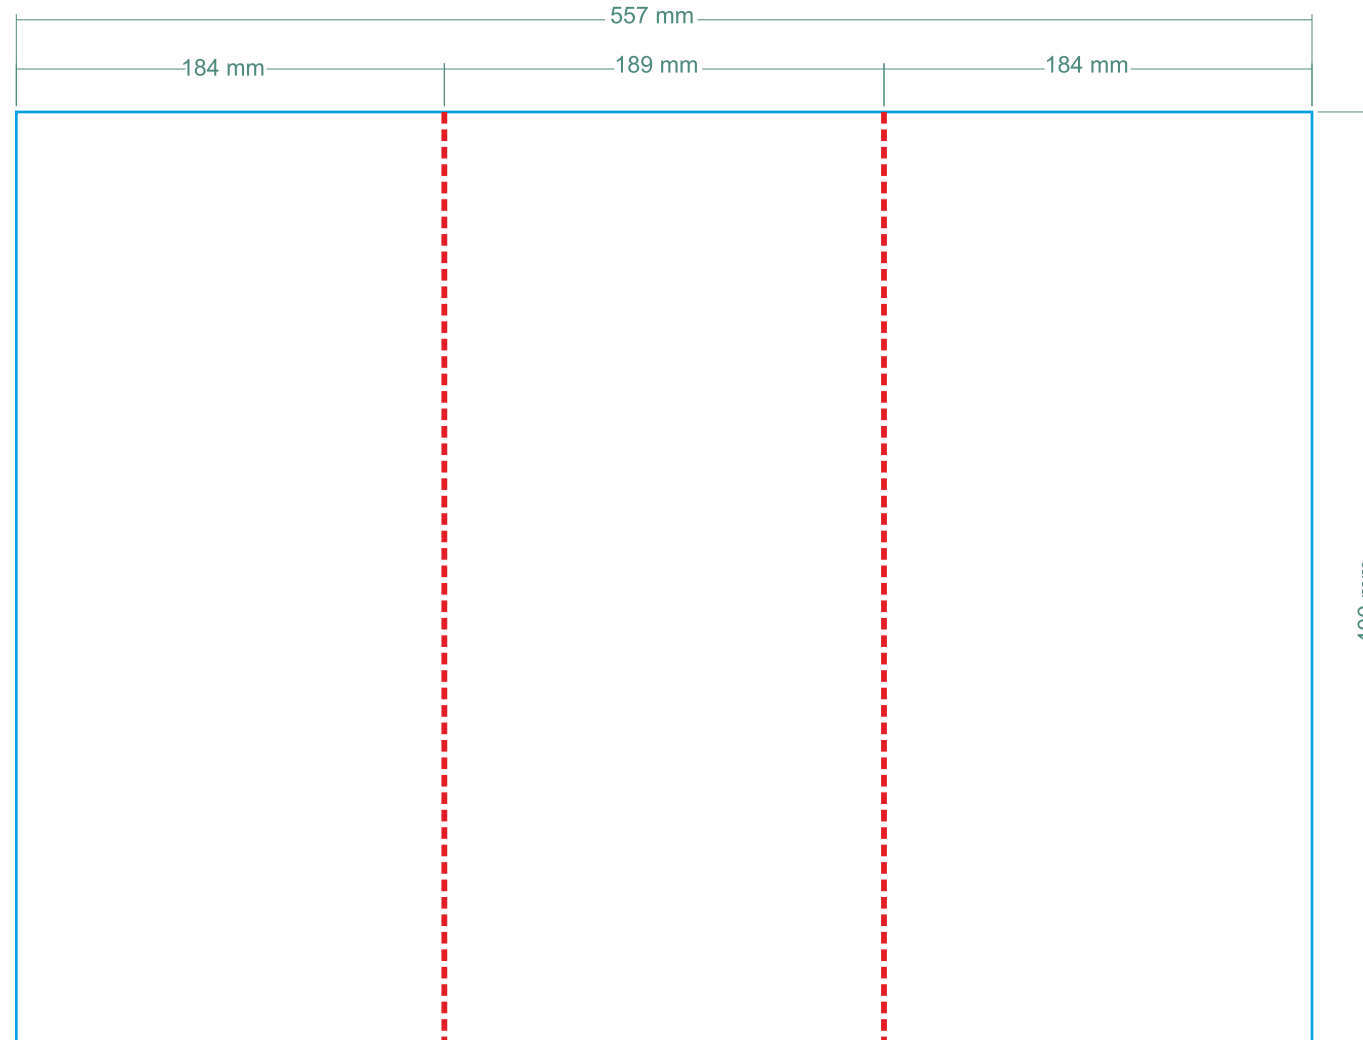

Birdhouse

Minimum plate size
1250X500X3 mm

Required tools:
Trimmer Router
Jigsaw / Circular saw
Super glue
Drilling

..... = Trimmer Router

— = Jigsaw / Circular saw

○ = Drilling

Dog Bowl

Minimum plate size
1000X500X5 mm

Required tools:
Trimmer Router
Jigsaw / Circular saw
Super glue

..... = Trimmer Router

— = Jigsaw / Circular saw

Doll House

Minimum plate size
1250X500X5 mm

Required tools:
Trimmer Router
Jigsaw / Circular saw
Super glue

..... = Trimmer Router

— = Jigsaw / Circular saw

Hanging Pot

Minimum plate size
1000X500X3 mm

Required tools:
Trimmer Router
Jigsaw / Circular saw
Super glue

..... = Trimmer Router

— = Jigsaw / Circular saw

Set of Pallets

Minimum plate size
1250X500X3 mm
1000X500X3 mm

Required tools:
Trimmer Router
Jigsaw / Circular saw
Super glue
Drilling

..... = Trimmer Router

— = Jigsaw / Circular saw

○ = Drilling

Smartphone Holder