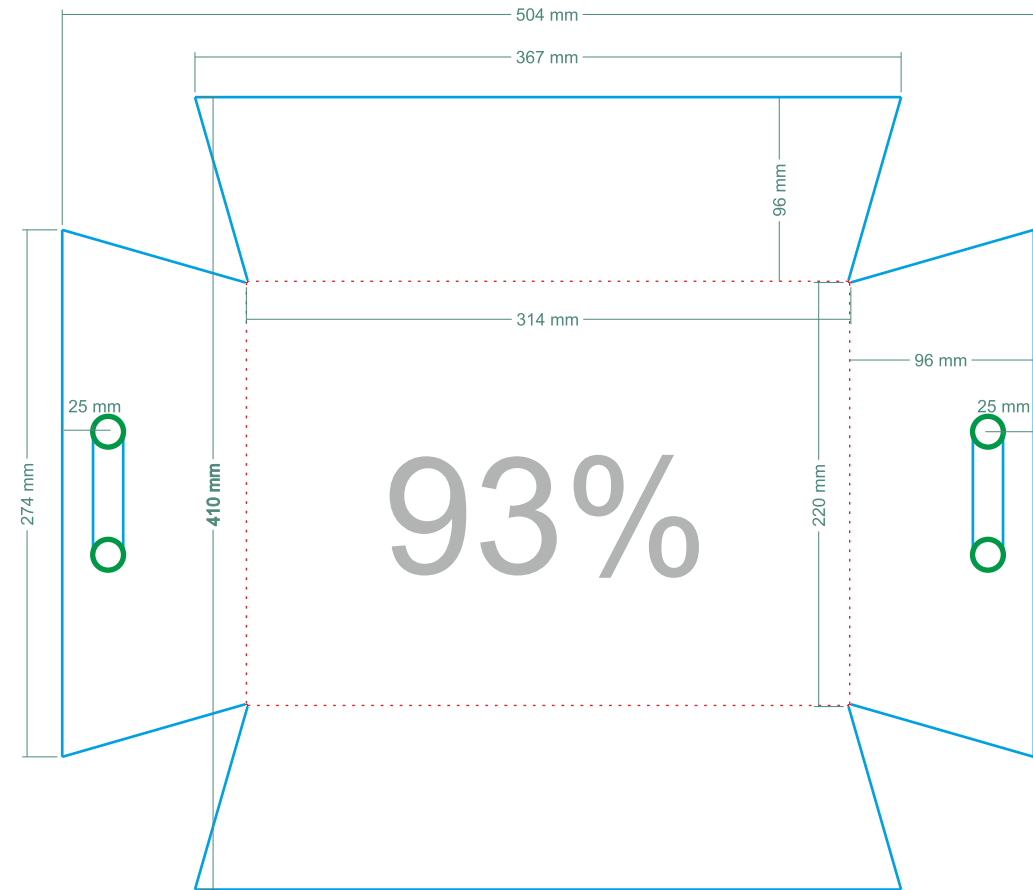

..... = Trimmer Router

— = Jigsaw / Circular saw

Hanging Pot

Minimum plate size
1000X500X3 mm

Required tools:
Trimmer Router
Jigsaw / Circular saw
Super glue

..... = Trimmer Router

— = Jigsaw / Circular saw

Set of Pallets

Minimum plate size
1250X500X3 mm
1000X500X3 mm

Required tools:
Trimmer Router
Jigsaw / Circular saw
Super glue
Drilling

..... = Trimmer Router

— = Jigsaw / Circular saw

○ = Drilling

Smartphone Holder

Minimum plate size
250X500X3 mm

Required tools:
Trimmer Router
Jigsaw / Circular saw
Super glue
Drilling

..... = Trimmer Router

— = Jigsaw / Circular saw

○ = Drilling