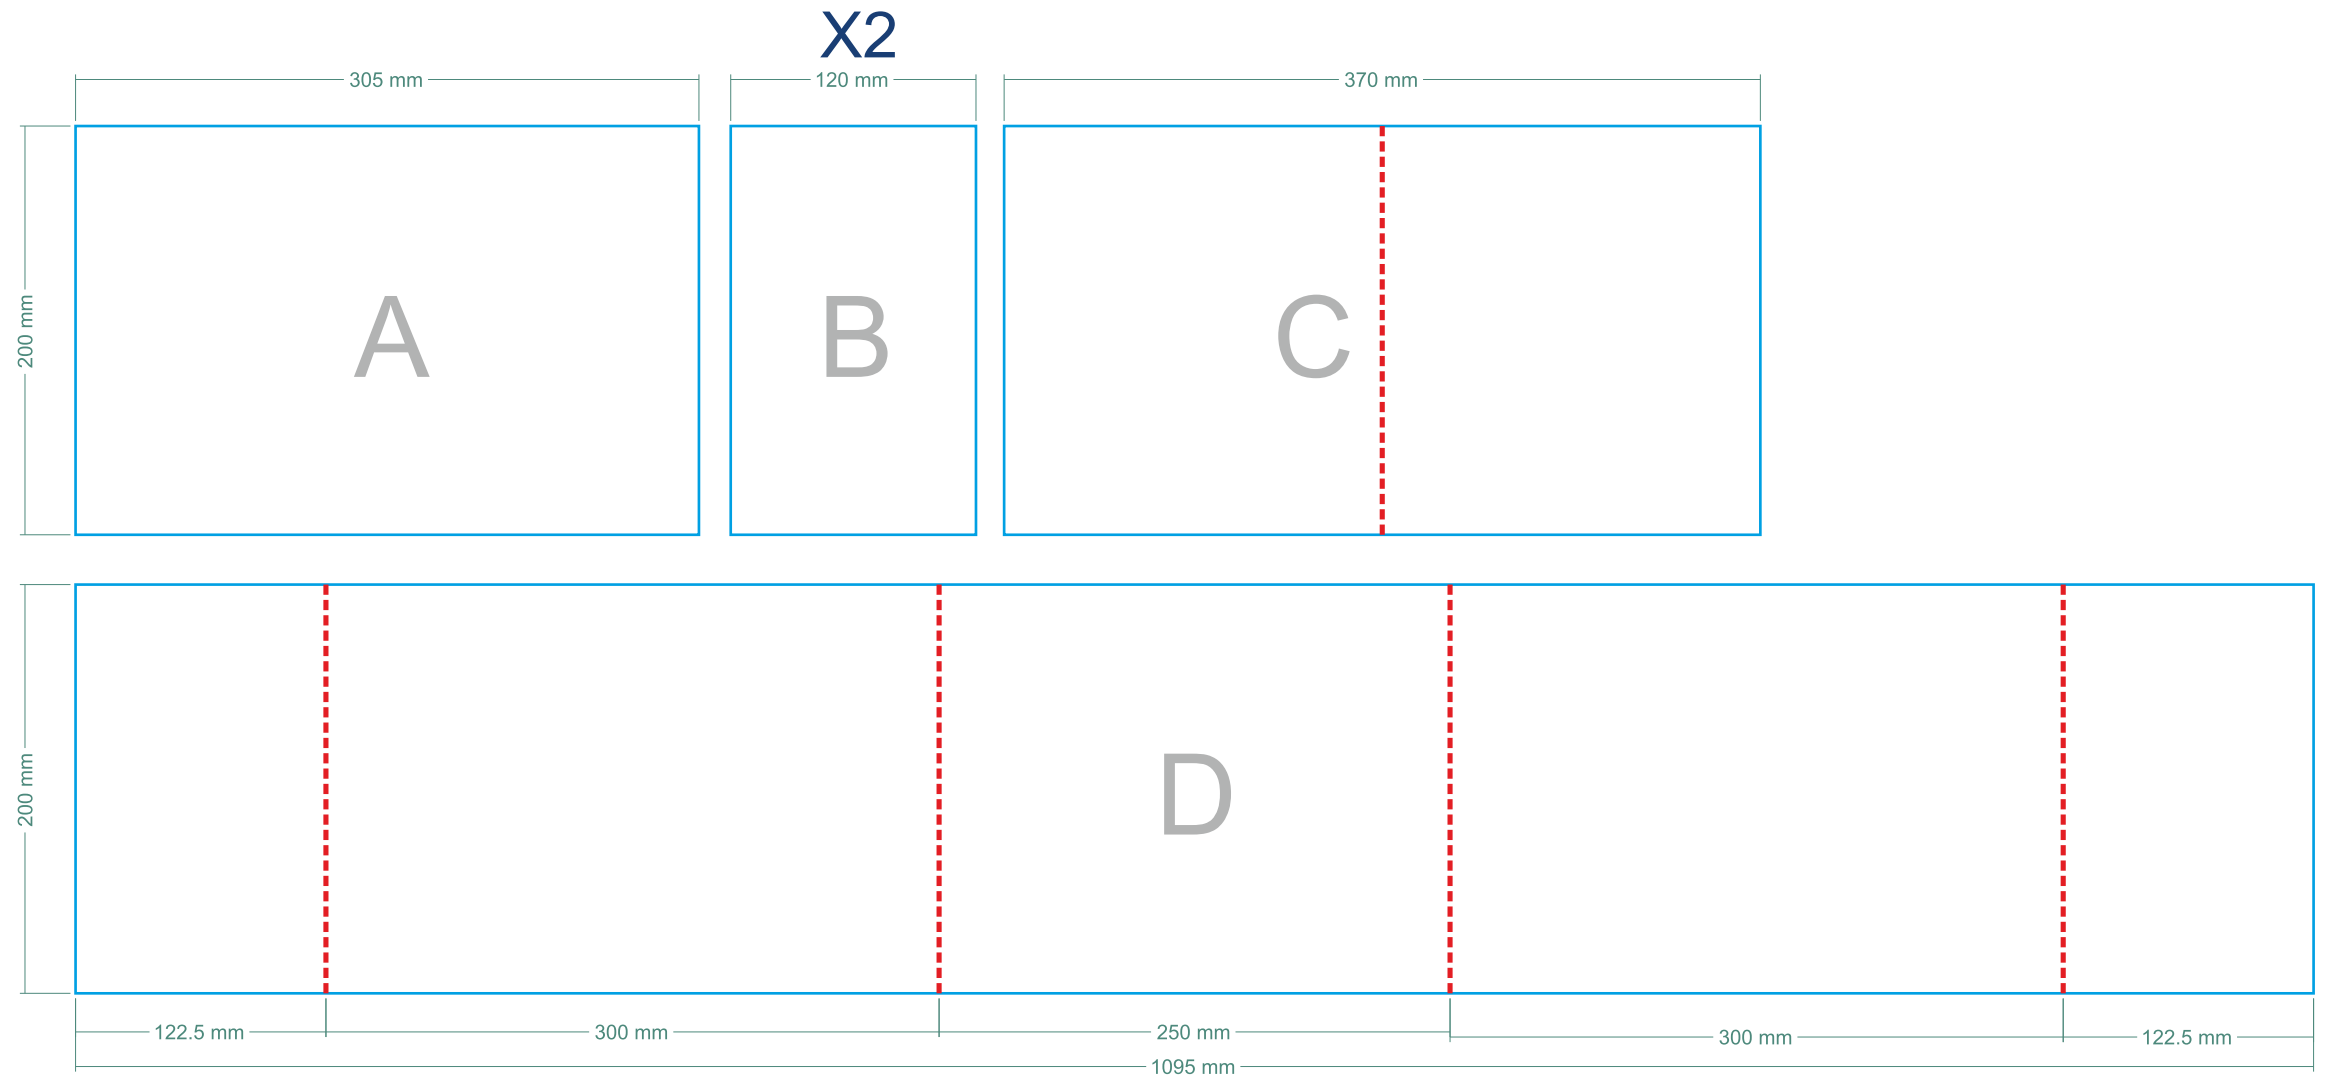

Birdhouse

Minimum plate size
1250X500X3 mm

Required tools:
Trimmer Router
Jigsaw / Circular saw
Super glue
Drilling

..... = Trimmer Router

— = Jigsaw / Circular saw

○ = Drilling

Dog Bowl

Minimum plate size
1000X500X5 mm

Required tools:
Trimmer Router
Jigsaw / Circular saw
Super glue

..... = Trimmer Router

— = Jigsaw / Circular saw

Doll House

Minimum plate size
1250X500X5 mm

Required tools:
Trimmer Router
Jigsaw / Circular saw
Super glue

..... = Trimmer Router

— = Jigsaw / Circular saw

Hanging Pot

Minimum plate size
1000X500X3 mm

Required tools:
Trimmer Router
Jigsaw / Circular saw
Super glue

..... = Trimmer Router

— = Jigsaw / Circular saw

Set of Pallets

Minimum plate size
1250X500X3 mm
1000X500X3 mm

Required tools:
Trimmer Router
Jigsaw / Circular saw
Super glue
Drilling

..... = Trimmer Router

— = Jigsaw / Circular saw

○ = Drilling

Smartphone Holder