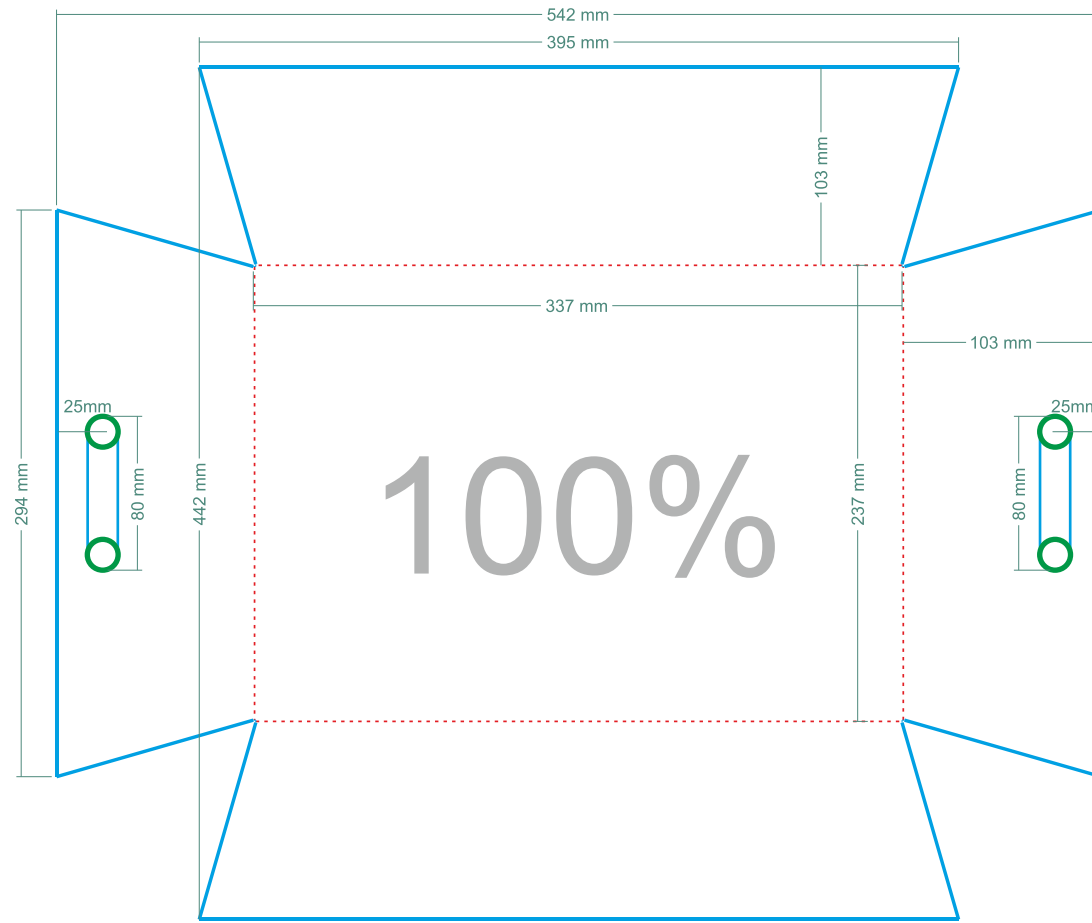

..... = Trimmer Router

— = Jigsaw / Circular saw

Hanging Pot

Minimum plate size
1000X500X3 mm

Required tools:
Trimmer Router
Jigsaw / Circular saw
Super glue

..... = Trimmer Router

— = Jigsaw / Circular saw

Set of Pallets

Minimum plate size
1250X500X3 mm
1000X500X3 mm

Required tools:
Trimmer Router
Jigsaw / Circular saw
Super glue
Drilling

..... = Trimmer Router

— = Jigsaw / Circular saw

○ = Drilling

Smartphone Holder

Minimum plate size
250X500X3 mm

Required tools:
Trimmer Router
Jigsaw / Circular saw
Super glue
Drilling

..... = Trimmer Router

— = Jigsaw / Circular saw

○ = Drilling