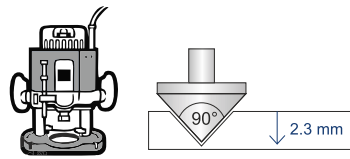

Birdhouse

Minimum plate size
1250X500X3 mm

Required tools:
Trimmer Router
Jigsaw / Circular saw
Super glue
Drilling

..... = Trimmer Router

— = Jigsaw / Circular saw

○ = Drilling

Dog Bowl

Minimum plate size
1000X500X5 mm

Required tools:
Trimmer Router
Jigsaw / Circular saw
Super glue

..... = Trimmer Router

— = Jigsaw / Circular saw

Doll House

Minimum plate size
1250X500X5 mm

Required tools:
Trimmer Router
Jigsaw / Circular saw
Super glue

..... = Trimmer Router

— = Jigsaw / Circular saw

Hanging Pot

Minimum plate size
1000X500X3 mm

Required tools:
Trimmer Router
Jigsaw / Circular saw
Super glue

..... = Trimmer Router

— = Jigsaw / Circular saw