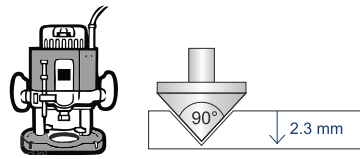

..... = Trimmer Router

— = Jigsaw / Circular saw

Hanging Pot

Minimum plate size
1000X500X3 mm

Required tools:
Trimmer Router
Jigsaw / Circular saw
Super glue

..... = Trimmer Router

— = Jigsaw / Circular saw

Set of Pallets

Minimum plate size
1250X500X3 mm
1000X500X3 mm

Required tools:
Trimmer Router
Jigsaw / Circular saw
Super glue
Drilling

..... = Trimmer Router

— = Jigsaw / Circular saw

○ = Drilling

Smartphone Holder

Minimum plate size
250X500X3 mm

Required tools:
Trimmer Router
Jigsaw / Circular saw
Super glue
Drilling

..... = Trimmer Router

— = Jigsaw / Circular saw

○ = Drilling