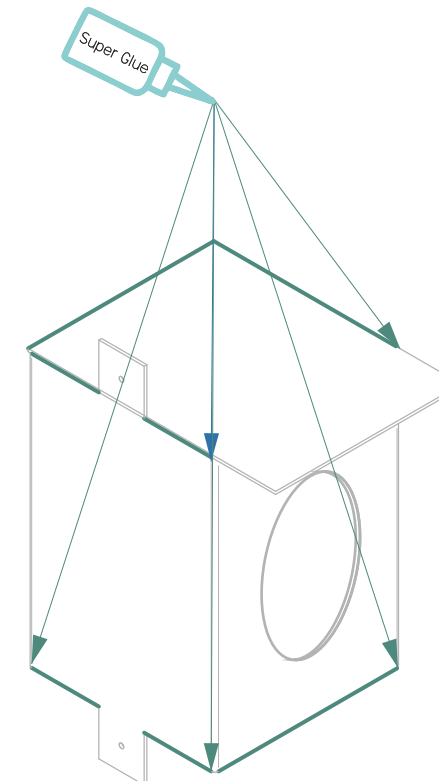

Birdhouse

Minimum plate size
1250X500X3 mm

Required tools:
Trimmer Router
Jigsaw / Circular saw
Super glue
Drilling

..... = Trimmer Router

— = Jigsaw / Circular saw

○ = Drilling

Dog Bowl

Minimum plate size
1000X500X5 mm

Required tools:
Trimmer Router
Jigsaw / Circular saw
Super glue

..... = Trimmer Router

— = Jigsaw / Circular saw

Doll House

Minimum plate size
1250X500X5 mm

Required tools:
Trimmer Router
Jigsaw / Circular saw
Super glue

..... = Trimmer Router

— = Jigsaw / Circular saw

Hanging Pot

Minimum plate size
1000X500X3 mm

Required tools:
Trimmer Router
Jigsaw / Circular saw
Super glue

..... = Trimmer Router

— = Jigsaw / Circular saw