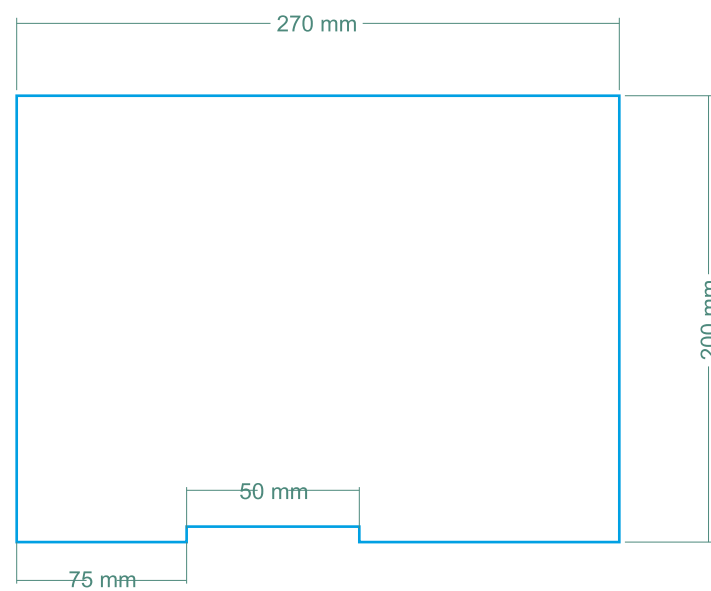

Birdhouse

Minimum plate size
1250X500X3 mm

Required tools:
Trimmer Router
Jigsaw / Circular saw
Super glue
Drilling

..... = Trimmer Router

— = Jigsaw / Circular saw

○ = Drilling

Dog Bowl

Minimum plate size
1000X500X5 mm

Required tools:
Trimmer Router
Jigsaw / Circular saw
Super glue

..... = Trimmer Router

— = Jigsaw / Circular saw

Doll House

Minimum plate size
1250X500X5 mm

Required tools:
Trimmer Router
Jigsaw / Circular saw
Super glue

..... = Trimmer Router

— = Jigsaw / Circular saw

Hanging Pot

Minimum plate size
1000X500X3 mm

Required tools:
Trimmer Router
Jigsaw / Circular saw
Super glue

..... = Trimmer Router

— = Jigsaw / Circular saw

Set of Pallets

Minimum plate size
1250X500X3 mm
1000X500X3 mm

Required tools:
Trimmer Router
Jigsaw / Circular saw
Super glue
Drilling

..... = Trimmer Router

— = Jigsaw / Circular saw

○ = Drilling

Smartphone Holder