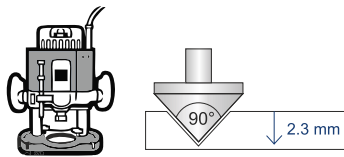

..... = Trimmer Router

— = Jigsaw / Circular saw

Hanging Pot

Minimum plate size
1000X500X3 mm

Required tools:
Trimmer Router
Jigsaw / Circular saw
Super glue

..... = Trimmer Router

— = Jigsaw / Circular saw

Set of Pallets

Minimum plate size
1250X500X3 mm
1000X500X3 mm

Required tools:
Trimmer Router
Jigsaw / Circular saw
Super glue
Drilling

..... = Trimmer Router

— = Jigsaw / Circular saw

○ = Drilling

Smartphone Holder

Minimum plate size
250X500X3 mm

Required tools:
Trimmer Router
Jigsaw / Circular saw
Super glue
Drilling

..... = Trimmer Router

— = Jigsaw / Circular saw

○ = Drilling