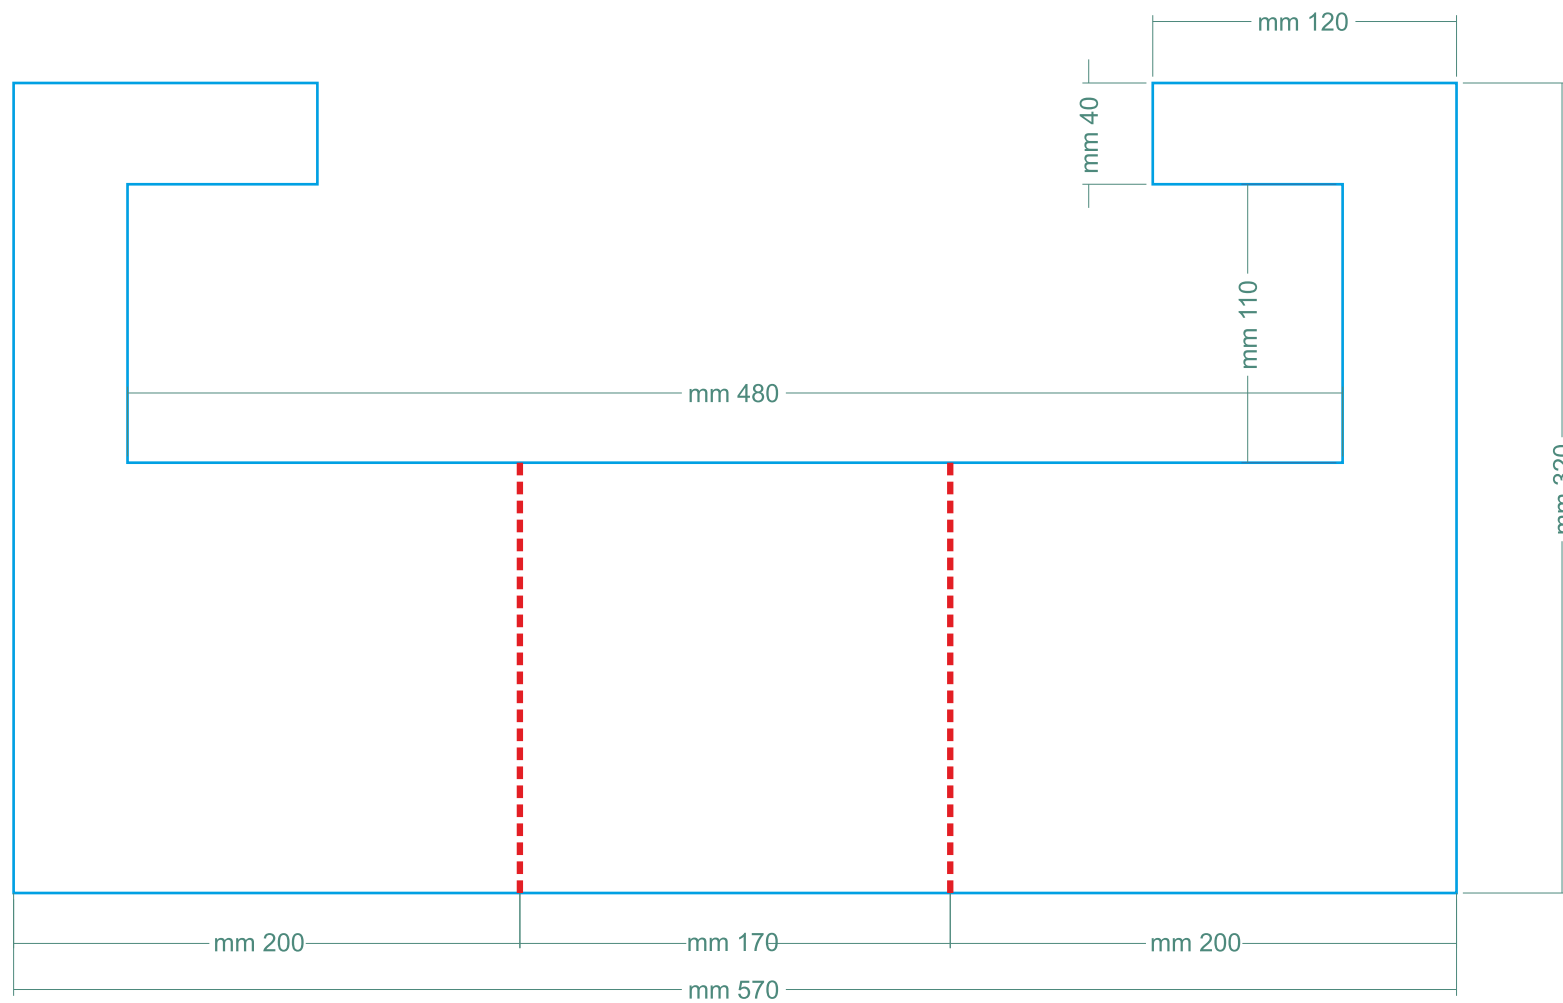

Birdhouse

Minimum plate size
1250X500X3 mm

Required tools:
Trimmer Router
Jigsaw / Circular saw
Super glue
Drilling

..... = Trimmer Router

— = Jigsaw / Circular saw

○ = Drilling

Dog Bowl

Minimum plate size
1000X500X5 mm

..... = Trimmer Router

— = Jigsaw / Circular saw

Hanging Pot

Minimum plate size
1000X500X3 mm

Required tools:
Trimmer Router
Jigsaw / Circular saw
Super glue

..... = Trimmer Router

— = Jigsaw / Circular saw

Set of Pallets

Minimum plate size
1250X500X3 mm
1000X500X3 mm

Required tools:
Trimmer Router
Jigsaw / Circular saw
Super glue
Drilling

..... = Trimmer Router

— = Jigsaw / Circular saw

○ = Drilling

Smartphone Holder

Minimum plate size
250X500X3 mm

Required tools:
Trimmer Router
Jigsaw / Circular saw
Super glue
Drilling

..... = Trimmer Router

— = Jigsaw / Circular saw

○ = Drilling